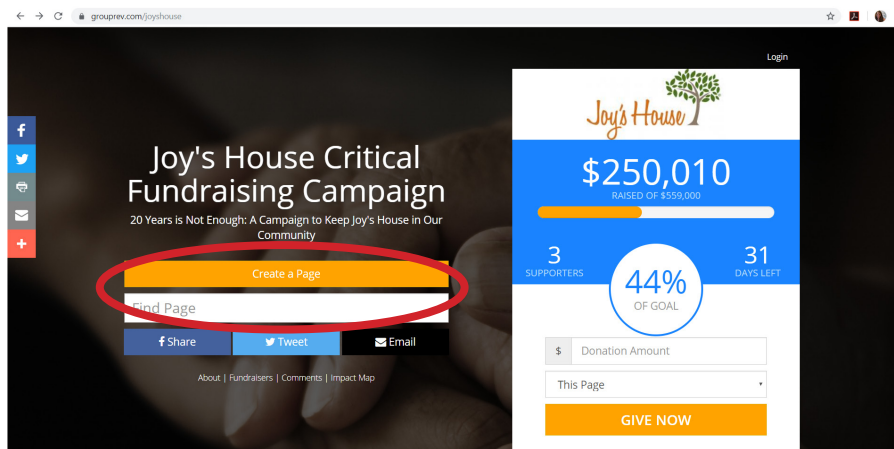

Help us **REV** up the final month of our Critical Fundraising Campaign and reach our goal of **\$559,000 BY NOVEMBER 1ST** to keep Joy's House in the community.

---

**Please help by creating your own  
GroupRev Fundraising Page!**

---

HOW:

- 1) Go to [www.GroupRev.com/joyshouse](http://www.GroupRev.com/joyshouse)
- 2) Click the Orange Box: "Create a Page"

- 3) Fill in the form to customize your page and click "CREATE PAGE"
- 4) Share, share, share!